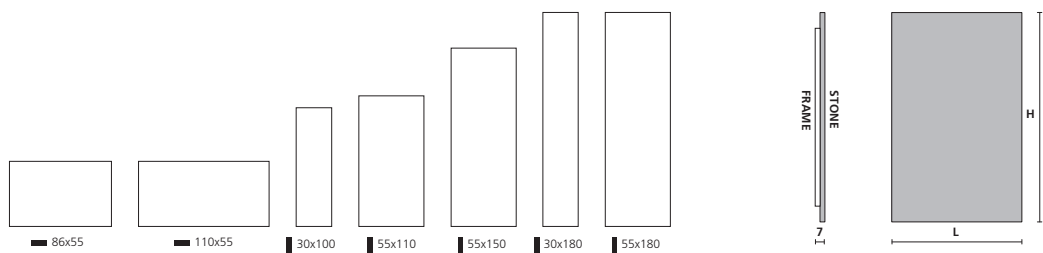

ARTICLE	SIZE (LxH)	POWER	WHITE	COLOURED	RAL
8STE0310	30X100	250 W			
8STE0318	30X180	500 W			
8STE0511	55X110	750 W			
8STE0515	55X150	1000 W			
8STE0518	55X180	1400 W			
8STE0805	86X55	500 W			
8STE1105	110X55	750 W			
Surcharge for frame in different finishing (black as standard)					

ARTICLE	SIZE (LxH)	POWER Δt 50°C	WHITE	COLOURED	RAL
8STW0318	30X180	480 W			
8STW0511	55X110	720 W			
8STW0515	55X150	1200 W			
8STW0518	55X180	1680 W			
8STW0805	86X55	600 W			
8STW1105	110X55	720 W			
Surcharge for frame in different finishing (black as standard)					

ARTICLE	SIZE (LxH)	POWER	POWER Δt 50°C	WHITE	COLOURED	RAL
8STH0318	30X180	500 W	480 W			
8STH0511	55X110	750 W	720 W			
8STH0515	55X150	1000 W	1200 W			
8STH0518	55X180	1400 W	1680 W			
8STH0805	86X55	500 W	600 W			
8STH1105	110X55	750 W	720 W			
Surcharge for frame in different finishing (black as standard)						

REMARKS

- _ Valves Kit to be ordered separately.
- _ It is possible to equip the radiator with different accessories.

TYPE:

⚡ Electric › 💧 Hydronic › ⚡💧 Hybrid

Configuration:

› ▬ horizontal › ▮ vertical
(Horizontal versions must not be installed vertically and viceversa)

Delivery time:

2/3 weeks

3/4 weeks